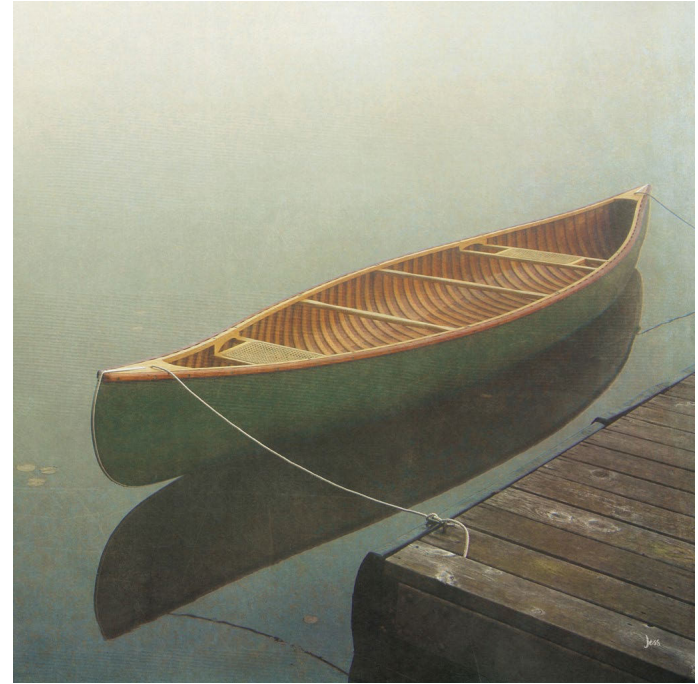

72234 CALM WATERS CANOE II

jess
aiken

Jess Aiken started her art career working in interior design. "As an artist I love the connection between art and the home, so moving on to designing art for the home was a natural progression." Working from her home studio in Providence, Rhode Island (known as the "Creative Capital"), Jess is inspired by the natural beauty of nearby beaches and the dynamic activity of city life. For Jess, being able to thrive and create art every day is the perfect balance. "I never take myself too seriously, and always, always have fun. I am grateful to be able to make art for a living."

SEE MORE ART